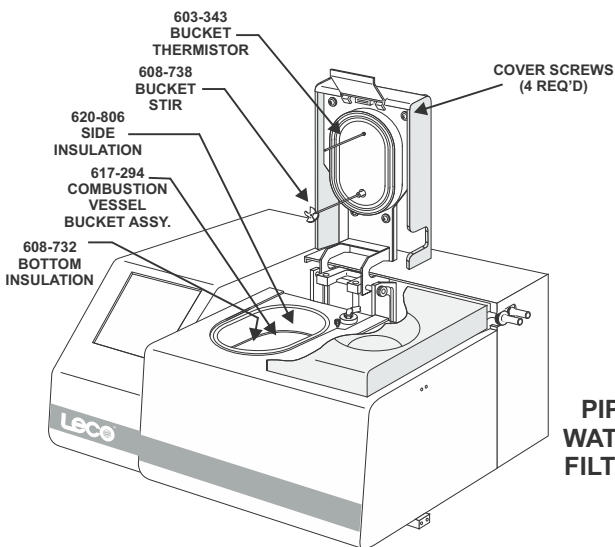

Note: Part numbers and standards' values may change. Consult LECO for the latest information.

\*Optional on the AC500

See reverse side for contact information

## GENERAL COMBUSTION SUPPLIES

502-892 Benzoic Acid Tablets 50/pkg.  
774-649 Cleaning Brush Assembly  
502-682 Coal Prox Plus High Standard Ref. Matl.  
774-204 Crucible 10/pkg.  
502-296 Filters 100/pkg.  
776-465 Air Filter  
608-671 Particle Filter  
776-978 Glass Scoop  
502-266 Fuse Wire  
502-461 Cotton Thread Fuse, 10 cm, 375/pkg.  
502-460 Fixed Wire Igniter, 5/pkg.  
502-462 Fuse Wire, 10 cm, 375/pkg.  
621-245 Vessel Thread Igniter Kit  
621-246 Vessel Wire Igniter Kit  
608-778 Fuse (3.15A, 115V)  
608-779 Fuse (1.6A, 230V)  
608-734 Combustion Vessel Fuse Lead  
(Combustion Vessel Harness Assembly)  
608-761-002 Bottom Outlet Pipette Tubing  
608-762-004 Bottom Pipette Tubing  
608-657 5 Feet Replacement Tube  
608-749 Screen (Filter)  
608-751 Filter Retaining Ring  
501-241 Vacuum Grease (Silicone)  
502-121 Wetting Agent