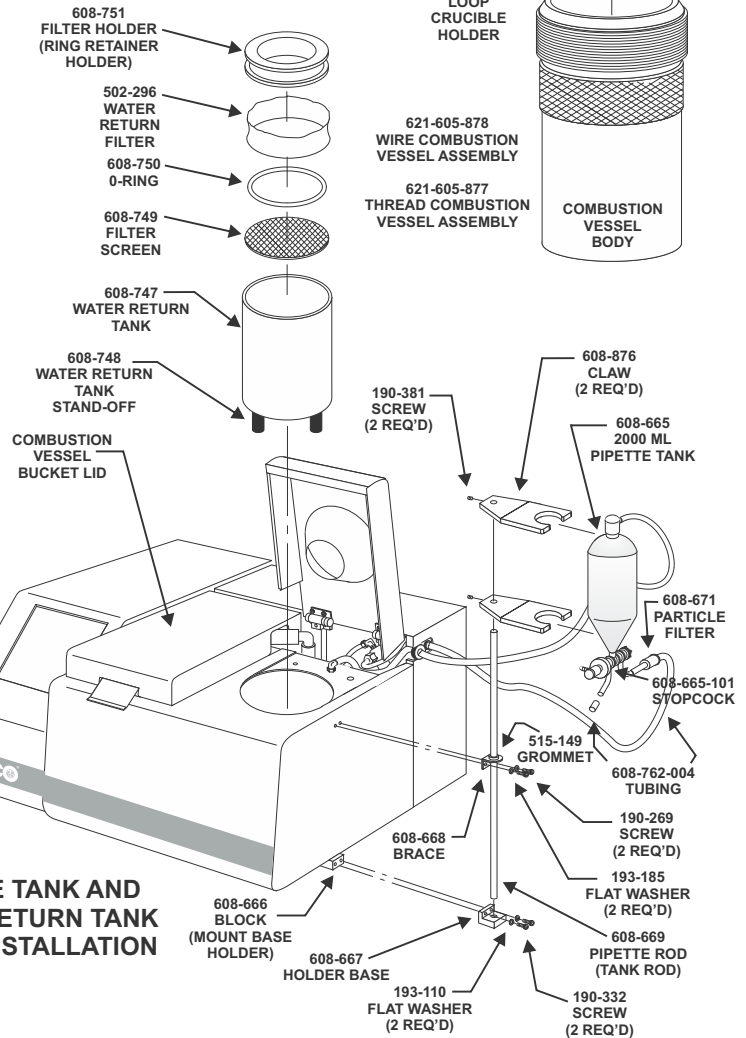

Note: Part numbers and standards' values may change. Consult LECO for the latest information.

\*Optional on the AC500

See reverse side for contact information

## GENERAL COMBUSTION SUPPLIES

502-892 Benzoic Acid Tablets 50/pkg.  
774-649 Cleaning Brush Assembly  
502-682 Coal Prox Plus High Standard Ref. Matl.  
774-204 Crucible 10/pkg.  
502-296 Filters 100/pkg.  
776-465 Air Filter  
608-671 Particle Filter  
776-978 Glass Scoop  
502-266 Fuse Wire  
502-461 Cotton Thread Fuse, 10 cm, 375/pkg.  
502-460 Fixed Wire Igniter, 5/pkg.  
502-462 Fuse Wire, 10 cm, 375/pkg.  
621-245 Vessel Thread Igniter Kit  
621-246 Vessel Wire Igniter Kit  
608-778 Fuse (3.15A, 115V)  
608-779 Fuse (1.6A, 230V)  
608-734 Combustion Vessel Fuse Lead  
(Combustion Vessel Harness Assembly)  
608-761-002 Bottom Outlet Pipette Tubing  
608-762-004 Bottom Pipette Tubing  
608-657 5 Feet Replacement Tube  
608-749 Screen (Filter)  
608-751 Filter Retaining Ring  
501-241 Vacuum Grease (Silicone)  
502-121 Wetting Agent