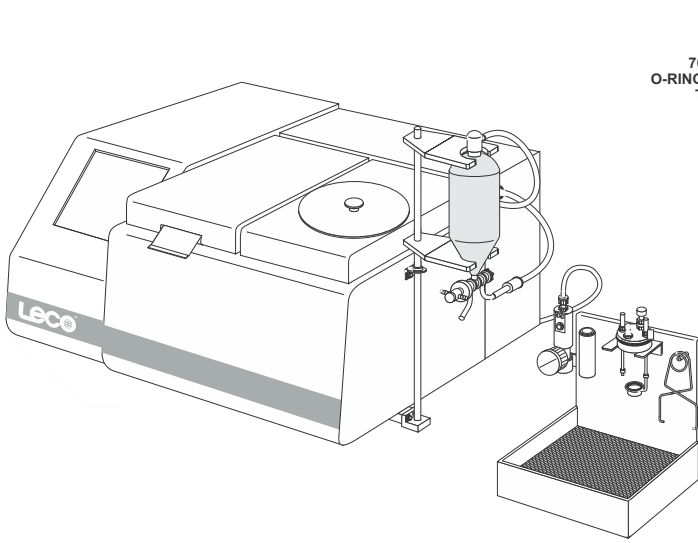

Note: Part numbers and standards' values may change. Consult LECO for the latest information.

\*Optional on the AC500

See reverse side for contact information

## GENERAL COMBUSTION SUPPLIES

502-892 Benzoic Acid Tablets 50/pkg.  
774-649 Cleaning Brush Assembly  
502-682 Coal Prox Plus High Standard Ref. Matl.  
774-204 Crucible 10/pkg.  
502-296 Filters 100/pkg.  
776-465 Air Filter  
608-671 Particle Filter  
776-978 Glass Scoop  
502-266 Fuse Wire  
502-461 Cotton Thread Fuse, 10 cm, 375/pkg.  
502-460 Fixed Wire Igniter, 5/pkg.  
502-462 Fuse Wire, 10 cm, 375/pkg.  
621-245 Vessel Thread Igniter Kit  
621-246 Vessel Wire Igniter Kit  
608-778 Fuse (3.15A, 115V)  
608-779 Fuse (1.6A, 230V)  
608-734 Combustion Vessel Fuse Lead  
(Combustion Vessel Harness Assembly)  
608-761-002 Bottom Outlet Pipette Tubing  
608-762-004 Bottom Pipette Tubing  
608-657 5 Feet Replacement Tube  
608-749 Screen (Filter)  
608-751 Filter Retaining Ring  
501-241 Vacuum Grease (Silicone)  
502-121 Wetting Agent