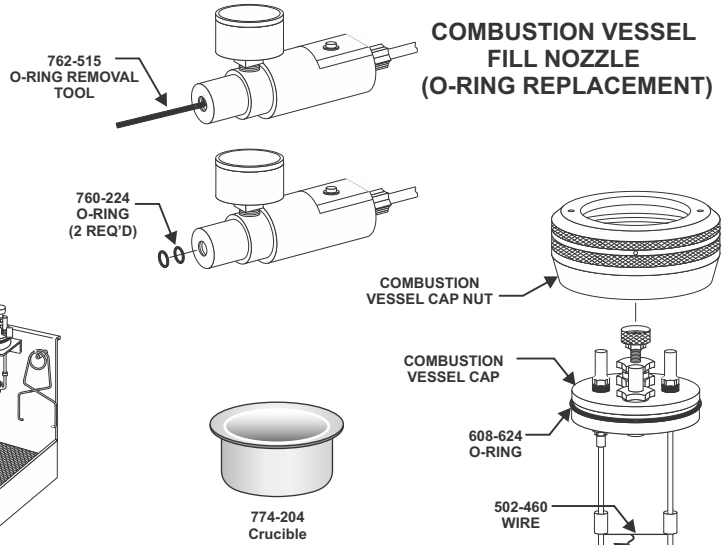

Note: Part numbers and standards' values may change. Consult LECO for the latest information.

\*Optional on the AC500

See reverse side for contact information

## GENERAL COMBUSTION SUPPLIES

502-892 Benzoic Acid Tablets 50/pkg.  
774-649 Cleaning Brush Assembly  
502-682 Coal Prox Plus High Standard Ref. Matl.  
774-204 Crucible 10/pkg.  
502-296 Filters 100/pkg.  
776-465 Air Filter  
608-671 Particle Filter  
776-978 Glass Scoop  
502-266 Fuse Wire  
502-461 Cotton Thread Fuse, 10 cm, 375/pkg.  
502-460 Fixed Wire Igniter, 5/pkg.  
502-462 Fuse Wire, 10 cm, 375/pkg.  
621-245 Vessel Thread Igniter Kit  
621-246 Vessel Wire Igniter Kit  
608-778 Fuse (3.15A, 115V)  
608-779 Fuse (1.6A, 230V)  
608-734 Combustion Vessel Fuse Lead  
(Combustion Vessel Harness Assembly)  
608-761-002 Bottom Outlet Pipette Tubing  
608-762-004 Bottom Pipette Tubing  
608-657 5 Feet Replacement Tube  
608-749 Screen (Filter)  
608-751 Filter Retaining Ring  
501-241 Vacuum Grease (Silicone)  
502-121 Wetting Agent