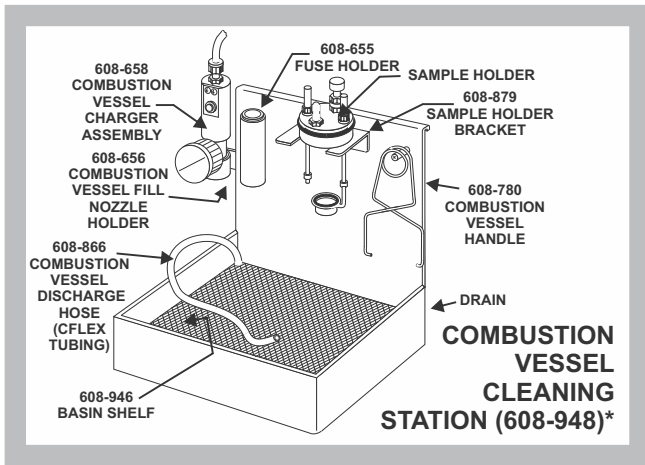

Note: Part numbers and standards' values may change. Consult LECO for the latest information.

\*Optional on the AC500

See reverse side for contact information

## GENERAL COMBUSTION SUPPLIES

502-892 Benzoic Acid Tablets 50/pkg.  
774-649 Cleaning Brush Assembly  
502-682 Coal Prox Plus High Standard Ref. Matl.  
774-204 Crucible 10/pkg.  
502-296 Filters 100/pkg.  
776-465 Air Filter  
608-671 Particle Filter  
776-978 Glass Scoop  
502-266 Fuse Wire  
502-461 Cotton Thread Fuse, 10 cm, 375/pkg.  
502-460 Fixed Wire Igniter, 5/pkg.  
502-462 Fuse Wire, 10 cm, 375/pkg.  
621-245 Vessel Thread Igniter Kit  
621-246 Vessel Wire Igniter Kit  
608-778 Fuse (3.15A, 115V)  
608-779 Fuse (1.6A, 230V)  
608-734 Combustion Vessel Fuse Lead  
(Combustion Vessel Harness Assembly)  
608-761-002 Bottom Outlet Pipette Tubing  
608-762-004 Bottom Pipette Tubing  
608-657 5 Feet Replacement Tube  
608-749 Screen (Filter)  
608-751 Filter Retaining Ring  
501-241 Vacuum Grease (Silicone)  
502-121 Wetting Agent