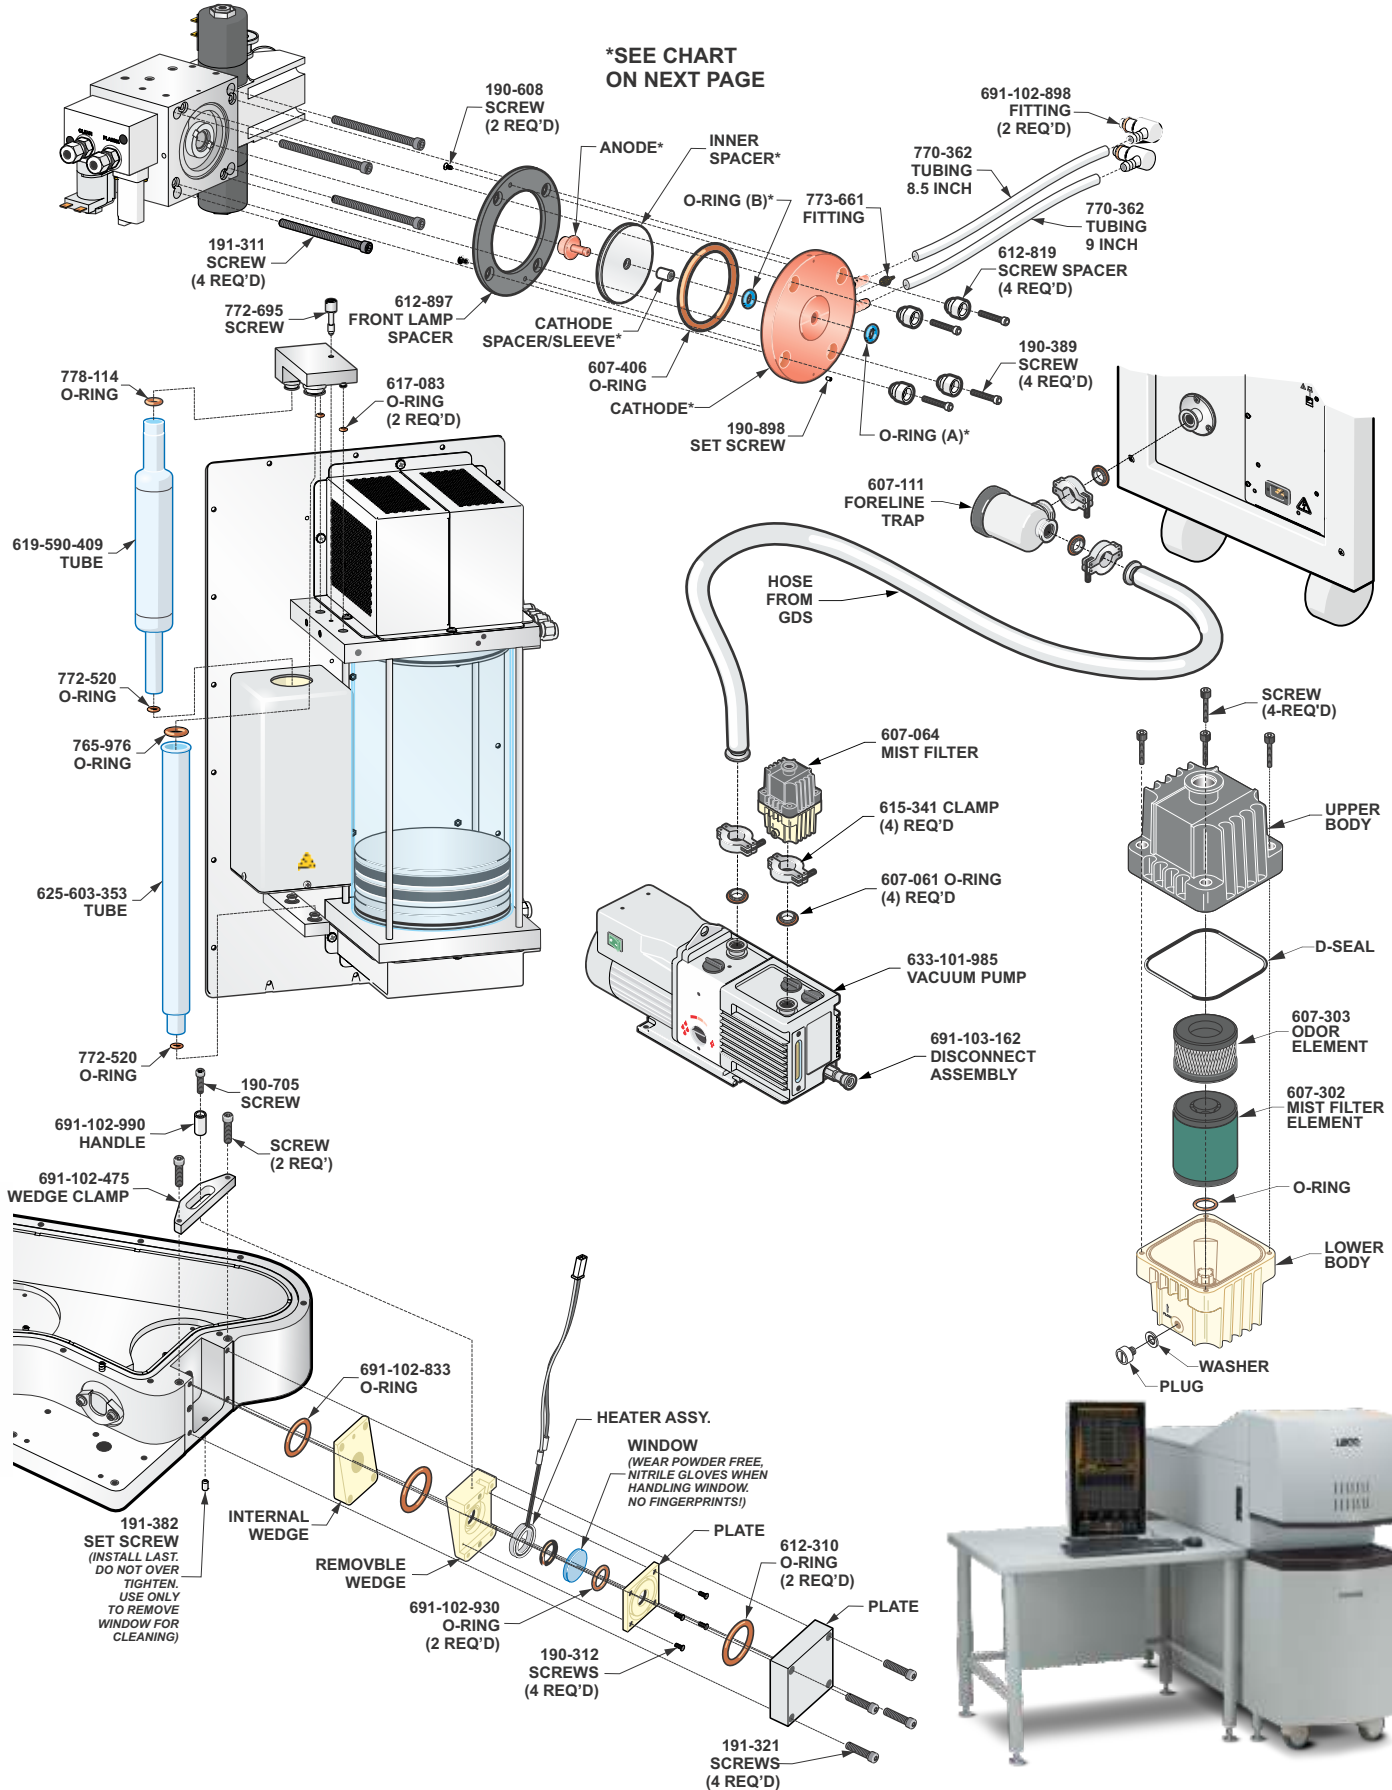

LECO GDS900

EMPOWERING RESULTS

Consumables & Spare Parts Reference Card

Note: Part numbers and standards' values may change. Consult LECO for the latest information.

Lamp	Size	Cathode	Anode	Sleeve	O-Ring "A"	O-Ring "B"	Inner Spacer	Reamer Assy
DC	4 mm	691-103-361	612-815	691-103-350	607-315	534-356	618-296	621-339
DC	2 mm	691-103-361	612-823	691-103-350	607-315	534-356	618-296	607-769
DC	2 mm Small	691-103-321	618-386	691-103-351	609-114	618-382	618-297	618-384

CONSUMABLES AND SUPPLIES

502-234-HAZ	Alcohol
502-237	Foam Wipes
502-259	Cleaning Pad
779-377	Vacuum Pump Oil
615-797	Cotton Swabs
502-629	Lens Tissues
612-879	4 mm Lamp Rebuild Kit
810-487	60 grit ZrO ₂ Belts Box/5
810-499	120 grit ZrO ₂ Belts Box/5
501-171-HAZ	Anhydron
502-174-HAZ	Lecosorb 20/30
502-878	Copper Sticks
501-241	Vacuum Grease
502-177	Quartz Wool
775-306	Screen Filter
502-233	Alumina Pellets
691-102-756	Window
691-103-266	Conditioning Piece LC1-A

PMA KITS

104-204	Standard PMA Kit
104-205	Extended PMA Kit

TOOLS

612-399	Anode Depth Gauge
607-309	Reamer Tool
691-101-505	Reamer Locking Tool
617-274	Sleeve Alignment Tool
612-799	4 mm Sleeve Removal Tool
612-812	Anode Removal Tool
612-599	Anode Alignment Tool
633-103-149	Reamed Anode Alignment Tool
691-103-120	Wrench 7mm
762-515	O-Ring Removal Tool
691-102-947	Water Fill Tool
607-791	Oil Drain Tool
607-298	Chapman Ratchet Kit

OPTIONAL ACCESSORIES

633-103-354	Compressed Air (CGA 346) 2-Stage Pressure Regulator Kit
633-103-358	Inert Gas (CGA 580) 2-Stage Pressure Regulator Kit
633-103-359	UHP In-Line (0 to 50) Pressure Regulator with Bracket Kit
691-102-650	Kit Table GDS Integrated
691-102-856	Kit Workstation Sit/Stand
691-103-430	Porous Sample Holder
691-103-474	Porous Sample Holder for Powder Metals, TRS Bars
612-798	Sample Briquette Holder
612-933	4 mm Soft Material Reamer
691-103-425	3 mm Wire Sample Holder
691-103-306	Vacuum Pump Sound Abatement Enclosure