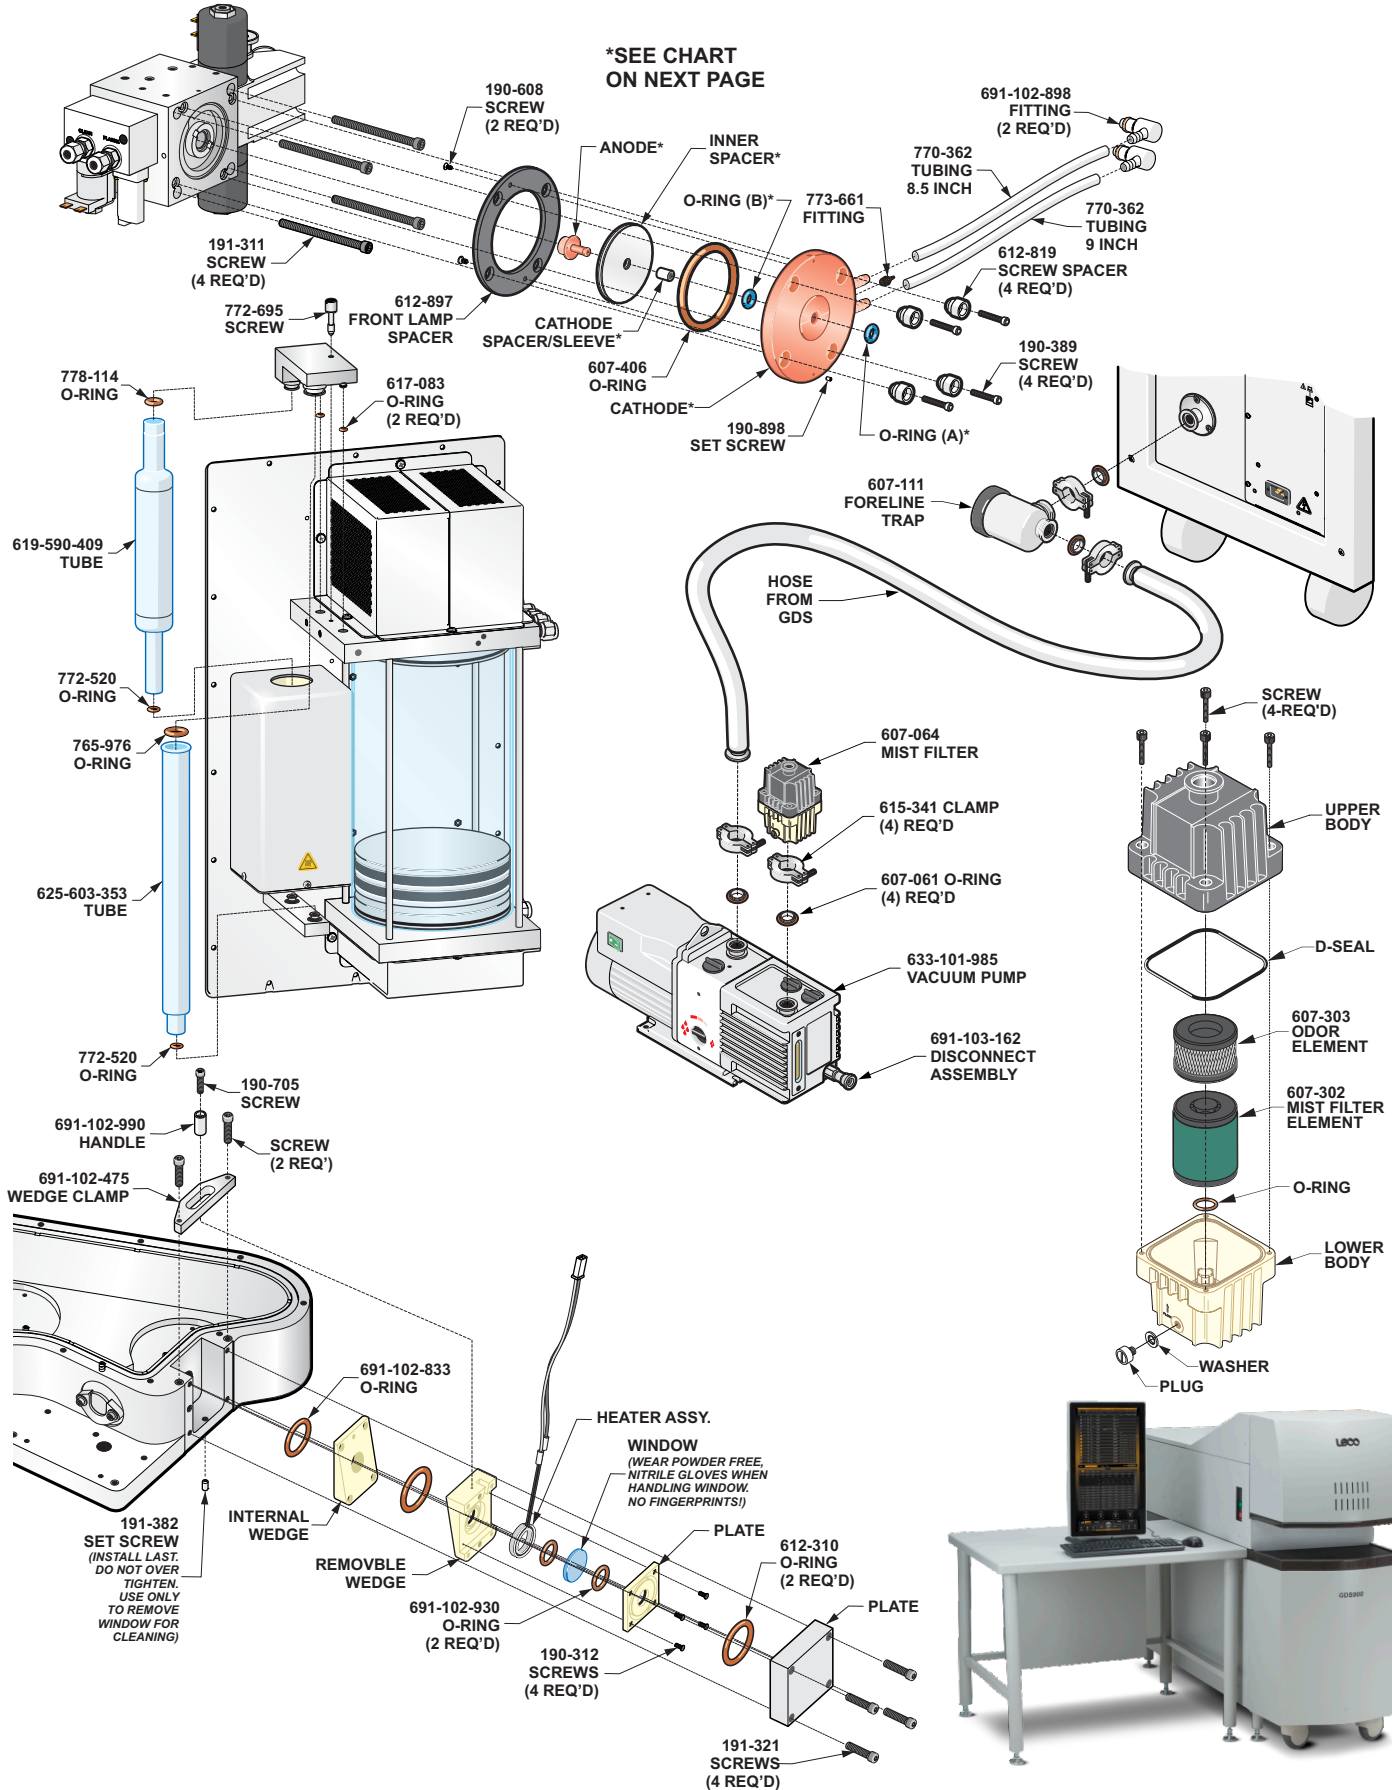

LECO GDS900

EMPOWERING RESULTS

Consumables & Spare Parts Reference Card

Note: Part numbers and standards' values may change. Consult LECO for the latest information.

Lamp	Size	Cathode	Anode	Sleeve	O-Ring "A"	O-Ring "B"	Inner Spacer	Reamer Assy
DC	4 mm	691-103-361	612-815	691-103-350	607-315	534-356	618-296	621-339
DC	2 mm	691-103-361	612-823	691-103-350	607-315	534-356	618-296	607-769
DC	2 mm Small	691-103-321	618-386	691-103-351	618-382	609-114	618-297	618-384

CONSUMABLES AND SUPPLIES

502-234-HAZ	Alcohol
502-237	Foam Wipes
502-259	Cleaning Pad
779-377	Vacuum Pump Oil
615-797	Cotton Swabs
502-629	Lens Tissues
612-879	4 mm Lamp Rebuild Kit
810-487	60 grit ZrO ₂ Belts Box/5
810-499	120 grit ZrO ₂ Belts Box/5
501-171-HAZ	Anhydron
502-174-HAZ	Lecosorb 20/30
502-878	Copper Sticks
501-241	Vacuum Grease
502-177	Quartz Wool
775-306	Screen Filter
502-233	Alumina Pellets
691-102-756	Window
691-103-266	Conditioning Piece LC1-A

PMA KITS

104-204	Standard PMA Kit
104-205	Extended PMA Kit

TOOLS

612-399	Anode Depth Gauge
607-309	Reamer Tool
691-101-505	Reamer Locking Tool
617-274	Sleeve Alignment Tool
612-799	4 mm Sleeve Removal Tool
612-812	Anode Removal Tool
612-599	Anode Alignment Tool
633-103-149	Reamed Anode Alignment Tool
691-103-120	Wrench 7mm
762-515	O-Ring Removal Tool
691-102-947	Water Fill Tool
607-791	Oil Drain Tool
607-298	Chapman Ratchet Kit

OPTIONAL ACCESSORIES

633-103-354	Compressed Air (CGA 346) 2-Stage Pressure Regulator Kit
633-103-358	Inert Gas (CGA 580) 2-Stage Pressure Regulator Kit
633-103-359	UHP In-Line (0 to 50) Pressure Regulator with Bracket Kit
691-102-650	Kit Table GDS Integrated
691-102-856	Kit Workstation Sit/Stand
691-103-430	Porous Sample Holder
691-103-474	Porous Sample Holder for Powder Metals, TRS Bars
612-798	Sample Briquette Holder
612-933	4 mm Soft Material Reamer
691-103-425	3 mm Wire Sample Holder
691-103-306	Vacuum Pump Sound Abatement Enclosure